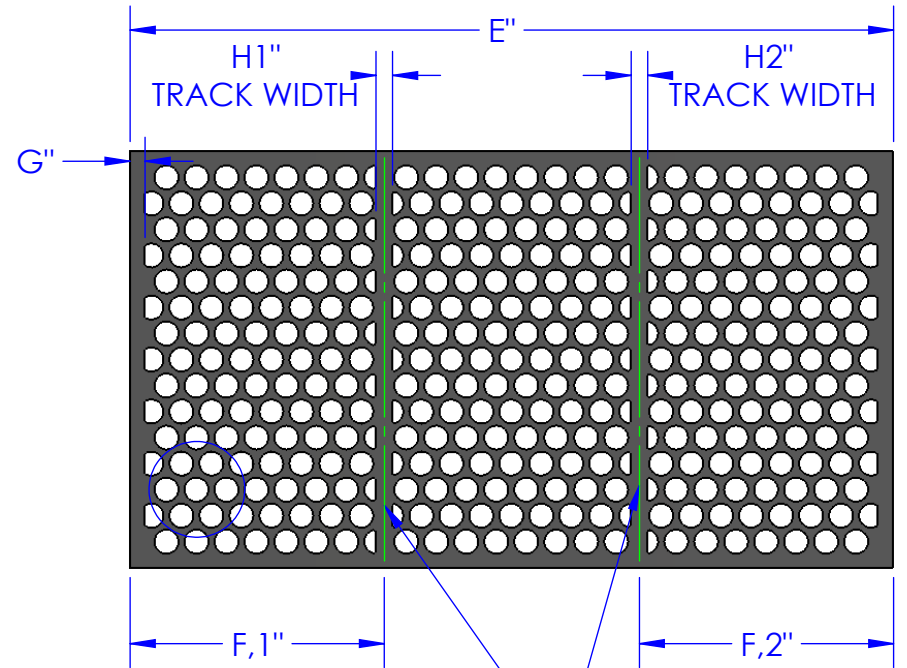

MEASURE TO CENTER LINE OF SCREEN TRACKS OR IF NOT NEEDED CHECK THIS BOX